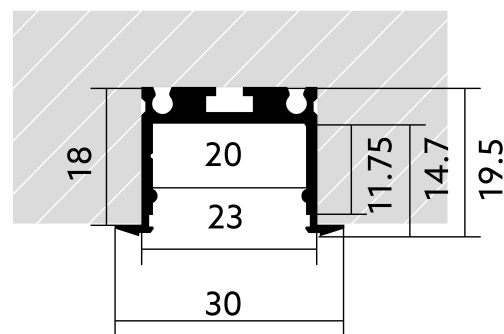

# Recessed profile BLine Select XT01

BLine Select XT01 LED recessed profile aluminium silver 29W/m W30xH19.5xL2000mm

Article no.: 170252

Material

Power consumption

Height

Width

## TENDER TEXT

Profile XT, recessed aluminium 29W/m W30xH19.5xL2000mm BILTON LEDON Technology Recessed profile BLine Select XT01 Article 170252 The Recessed profile BLine Select XT01 can be combined with all covers from the XT family. The profile is made of Aluminium with an finish and has a power consumption of up to 29 . Dimensions (L x W x H): 2000 x 30 x 19.5 Please note that cutting tolerances of +/- 2mm may occur.

# MECHANICAL DATA: Recessed-profile BLine Select XT01

Material	Aluminium
Width	30
Article no.:	170252
Length	2000
Height	19.5
Mounting method	Einbau
Colour	lichtgrau
Power consumption	29
Material quality	sonstige
Surfacetreatment	anodisiert / eloxiert

## PACKAGING INFORMATION

State of origin	TR
Customs tariff number	94054239
Net weight [g]	171
Gross weight [g]	171
Gross width [mm]	30
Gross height [mm]	19.5
Gross length [mm]	2000
Net width [mm]	30
Net height [mm]	19.5
Net length [mm]	2000