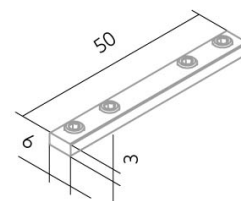

Nut Connector BLine Select YTV1

BLine Select YTV1 aluminium line connector for aluminium profiles B6xH3.5xL50mm

Article no.: 170471

Length

Height

Width

TENDER TEXT

Mounting connector for aluminium profiles, line connector, W 6 x H 3.5 x L 50 mm Accessories Nut Connector BLine Select YTV1 Article 170471 The accessories Nut Connector BLine Select YTV1 consists of Aluminium with a Aluminium surface and it is easy to assemble. Dimension (L x W x H): 50 x 6 x 3

MECHANICAL DATA

Nut Connector BLine Select YTV1

Material	Aluminium
Width	6
Article no.:	170471
Length	50
Height	3
Colour	Aluminium
Type of accessory	Kupplung / Verbinder T - Form
Transparent	nein
Accessory	yes

TEMPERATURE TECHNICAL DATA

Thermal conductivity	23.4
----------------------	------

PACKAGING INFORMATION

State of origin	DE
Customs tariff number	76109090
Net weight [g]	2.9
Gross weight [g]	30.8
Gross width [mm]	80
Gross length [mm]	110
Net width [mm]	6
Net height [mm]	3
Net length [mm]	50