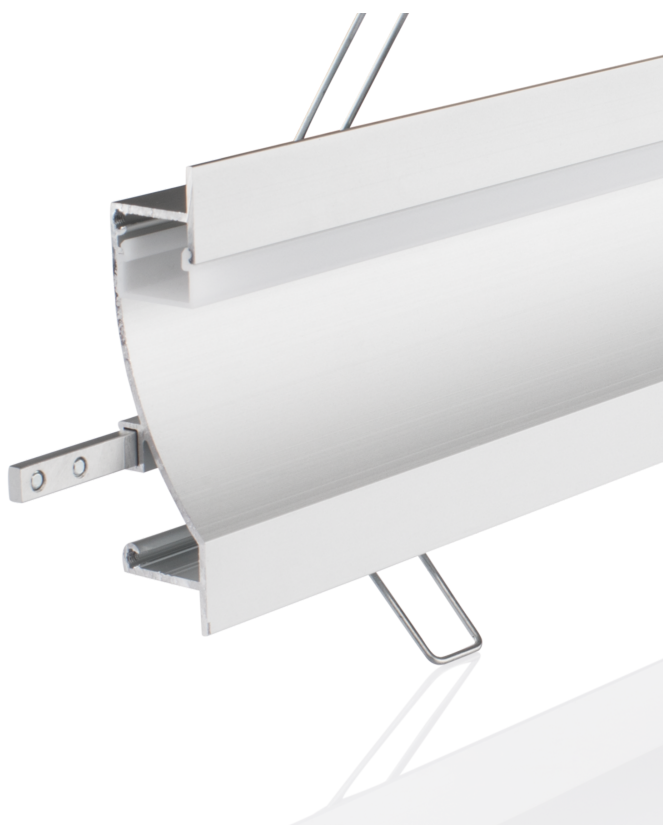

Nut Connector BLine Select YTV1

BLine Select YTV1 aluminium line connector for aluminium profiles B6xH3.5xL50mm

Article no.: 170471

Length

Height

Width

TENDER TEXT

Mounting connector for aluminium profiles, line connector, W 6 x H 3.5 x L 50 mm Accessories Nut Connector BLine Select YTV1 Article 170471 The accessories Nut Connector BLine Select YTV1 consists of Aluminium with a Aluminium surface and it is easy to assemble. Dimension (L x W x H): 50 x 6 x 3

PACKAGING INFORMATION

Nut Connector BLine Select YTV1

State of origin	DE
BLine Select YTV1 aluminium line connector for aluminium profiles B6xH3.5xL50mm	
Customs tariff number	76109090
Article no.: 170471	
Net weight [g]	2.9