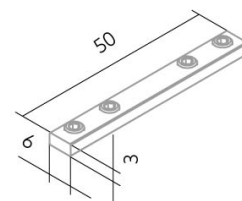

Nut Connector BLine Select YTV1

BLine Select YTV1 aluminium line connector for aluminium profiles B6xH3.5xL50mm

Article no.: 170471

Length

Height

Width

TENDER TEXT

Mounting connector for aluminium profiles, line connector, W 6 x H 3.5 x L 50 mm Accessories Nut Connector BLine Select YTV1 Article 170471 The accessories Nut Connector BLine Select YTV1 consists of Aluminium with a Aluminium surface and it is easy to assemble. Dimension (L x W x H): 50 x 6 x 3

PACKAGING INFORMATION

Nut Connector BLine Select YTV1

State of origin	DE
BLine Select YTV1 aluminium line connector for aluminium profiles B6xH3.5xL50mm	
Customs tariff number	76109090
Article no.: 170471	
Net weight [g]	2.9

BETTER LIGHT

Gross weight [g]	30.8
Gross width [mm]	80
Gross length [mm]	110
Net width [mm]	6
Net height [mm]	3
Net length [mm]	50

SAFETY INFORMATION: Read the safety and installation instructions carefully and completely before commissioning. The operating instructions can be found at: www.better-light.at