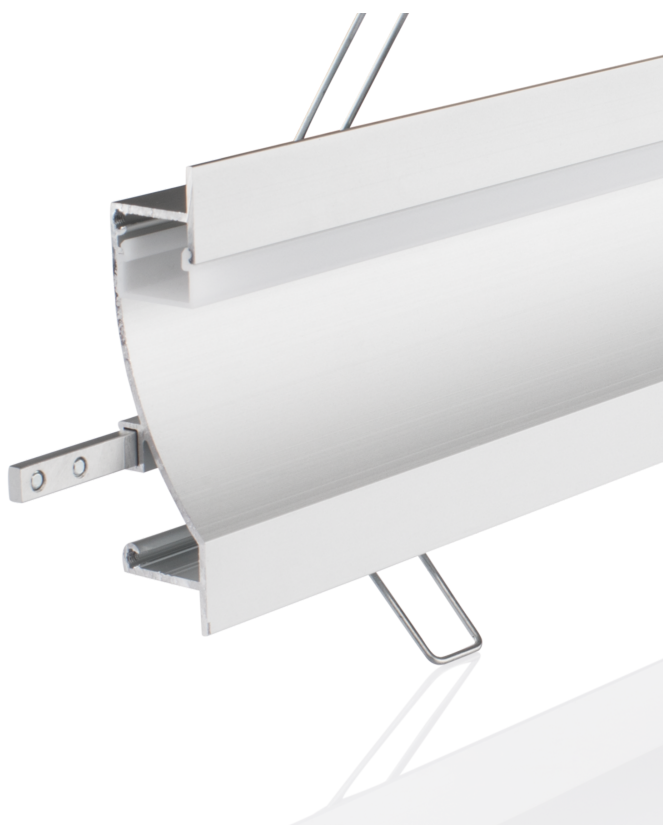

Nut Connector BLine Select YTV1

BLine Select YTV1 aluminium line connector for aluminium profiles B6xH3.5xL50mm

Article no.: 170471

Length

Height

Width

TENDER TEXT

Mounting connector for aluminium profiles, line connector, W 6 x H 3.5 x L 50 mm Accessories Nut Connector BLine Select YTV1 Article 170471 The accessories Nut Connector BLine Select YTV1 consists of Aluminium with a Aluminium surface and it is easy to assemble. Dimension (L x W x H): 50 x 6 x 3

MECHANICAL DATA

Nut Connector BLine Select YTV1

Material	Aluminium
Width	6
Article no.:	170471
Length	50
Height	3
Colour	Aluminium
Type of accessory	Kupplung / Verbinder T - Form
Transparent	nein
Accessory	yes